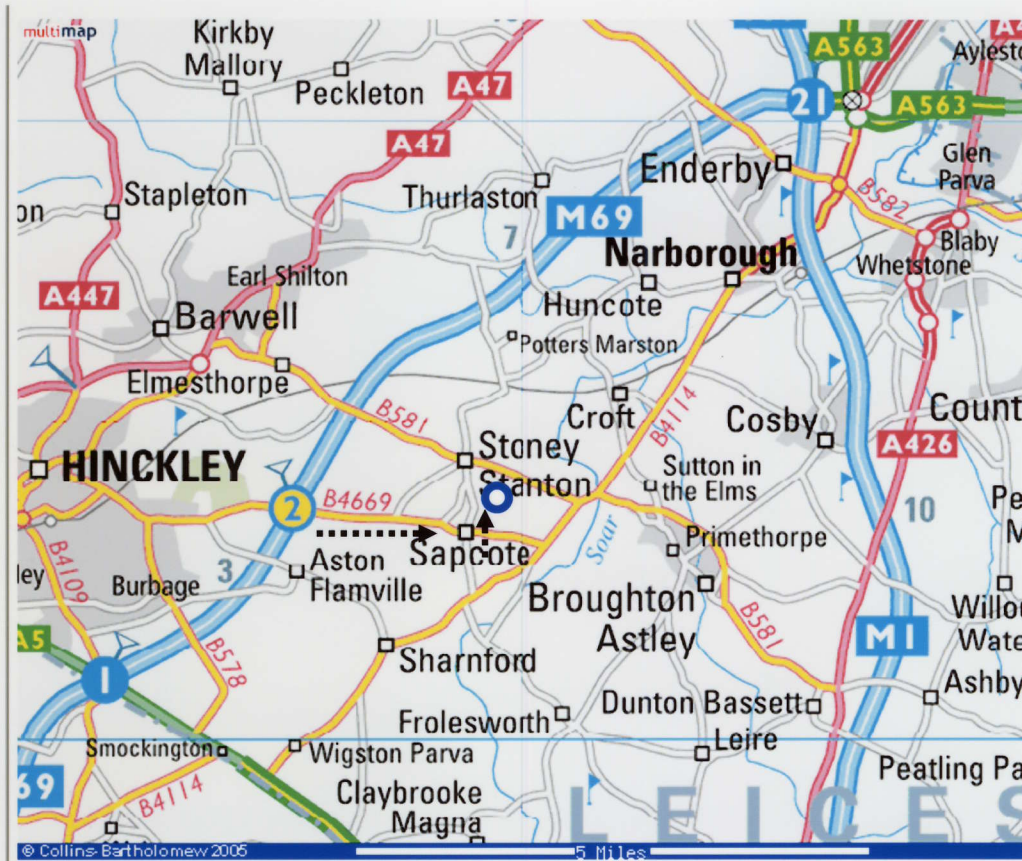

This is a private managed dive site. There are changing facilities, toilets, a shop and café all on site. On entry to the site you will be asked to pay and fill in a day visitor form. This site can be a extremely busy, please park where directed by the staff. Park up and rendezvous with the team as directed.

- Entry is £15 per day visit
- Air fills £3 (if required for second dive)

Notes:

Meeting Time:

Equipment:

Crew Contact Details:

Smudge 07889 071230