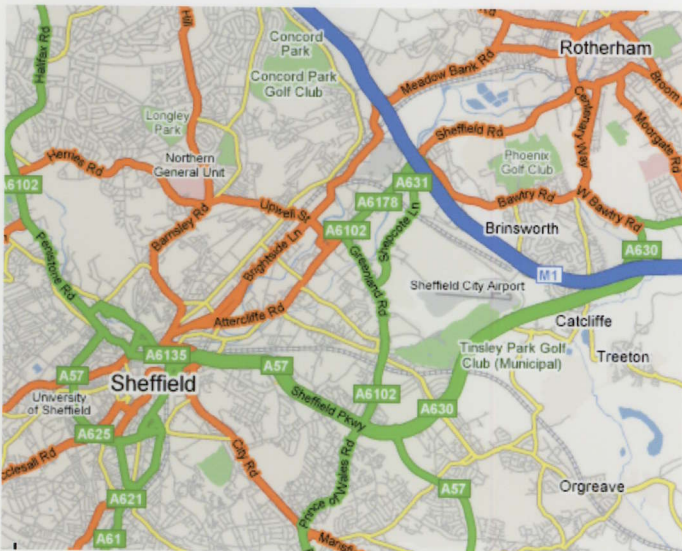

Ponds Forge – Pool Sessions Directions and Details

Ponds Forge International Sports Centre
Sheaf Street
Sheffield
S1 2BP

ProScuba Tel. 07889 071230

At 6m deep this is the one of the best facilities we use. We have use of this pool on most Friday evenings 8pm till 10pm. Please telephone us for availability. We have privileged access via another dive club here, so we have to pay them for the use of the pool. So please have cash available.

Session Cost: £5 (student divers on courses)
 £10 (general play, which includes kit hire if required)
 £25 (skills workshops & scuba reviews with a PADI professional)

The nearest motorway exit to Sheffield City Centre is junction 33 of the M1. This will bring you onto the Sheffield parkway and as you continue to head for the City Centre, Ponds Forge ISC is sign posted.