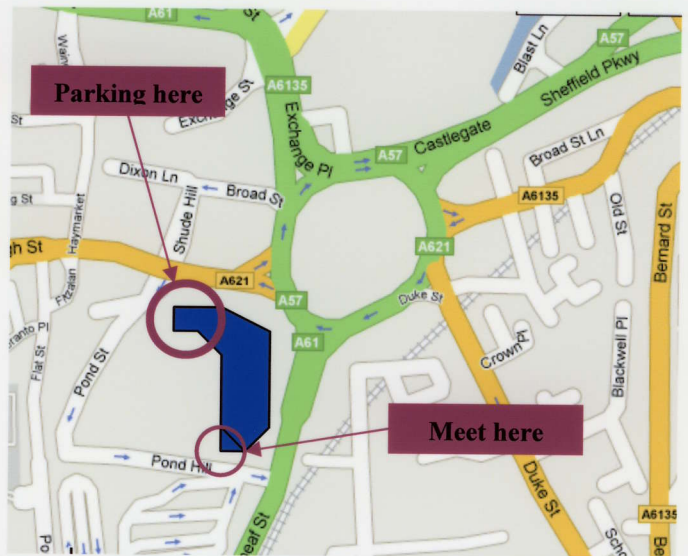

Ponds Forge – Pool Sessions Directions and Details

Ponds Forge International Sports Centre
Sheaf Street
Sheffield
S1 2BP

ProScuba Tel. 07889 071230

At 6m deep this is the one of the best facilities we use. We have use of this pool on most Friday evenings 8pm till 10pm. Please telephone us for availability. We have privileged access via another dive club here, so we have to pay them for the use of the pool. So please have cash available.

Session Cost: £5 (student divers on courses)
 £10 (general play, which includes kit hire if required)
 £25 (skills workshops & scuba reviews with a PADI professional)

The nearest motorway exit to Sheffield City Centre is junction 33 of the M1. This will bring you onto the Sheffield parkway and as you continue to head for the City Centre, Ponds Forge ISC is sign posted.