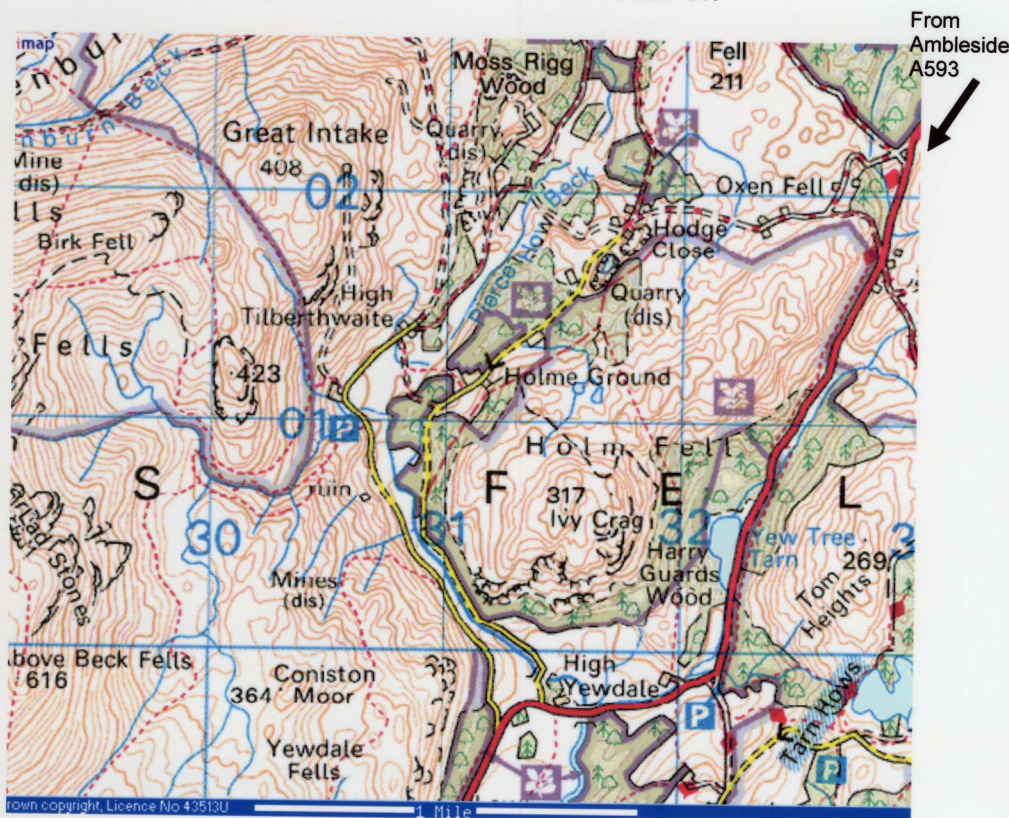

Hodge Close Dive Site Directions and Details

Hodge Close Quarry
Holme Ground House
CONISTON
LA21 8DQ

Hodge close is a very remote location with absolutely no facilities. Bring everything you will need including drinks and food. Mobile phones do not work at this location. This is an altitude dive with a depth of 30m. The water temperature in summer rarely gets above 6°C.

- Parking is £5 per car
- Air fills are not available at this location

Notes:

Meeting Time:

Equipment:

Torch + back up

Crew Contact Details:

Smudge 07889 071230

Best approached from Ambleside along the A593.