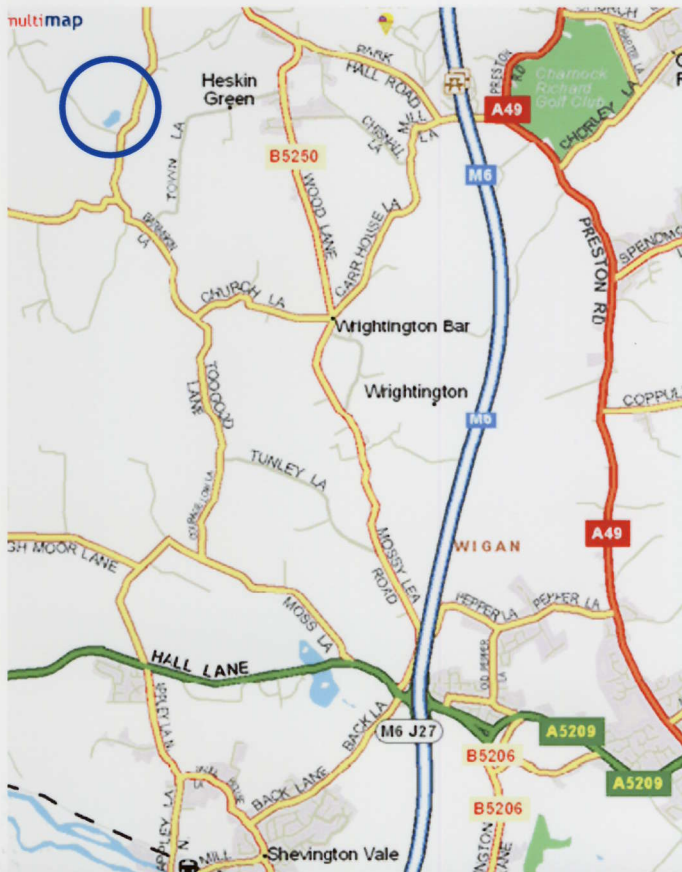

This is a private managed dive site. You will need to register with them on arrival before you are allowed to dive. There are limited changing facilities, toilets, a shop and café on site.

- Site Registration is £6.50
- Entry is £10 per day visit
- Air fills £3 (if required for second dive)

Notes:

Meeting Time:

Equipment:

Crew Contact Details:

Smudge 07889 071230