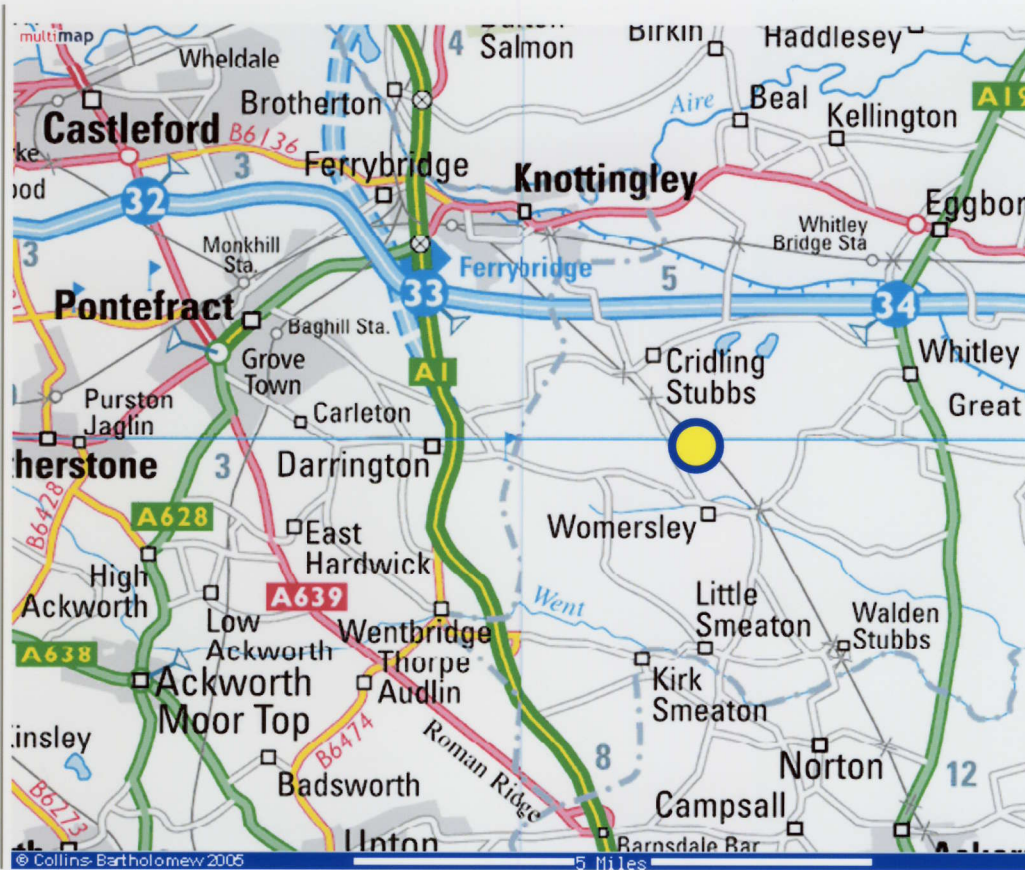

This is a private managed dive site. You will need to register with them on arrival before you are allowed to dive. There are changing facilities, toilets, a shop and café all on site.

- Site Registration is £5 per year
- Entry is £5 per day visit
- Parking is £5 per car
- Air fills £3 (if required for second dive)

Notes:

Meeting Time:

Equipment:

Crew Contact Details:

Smudge 07889 071230