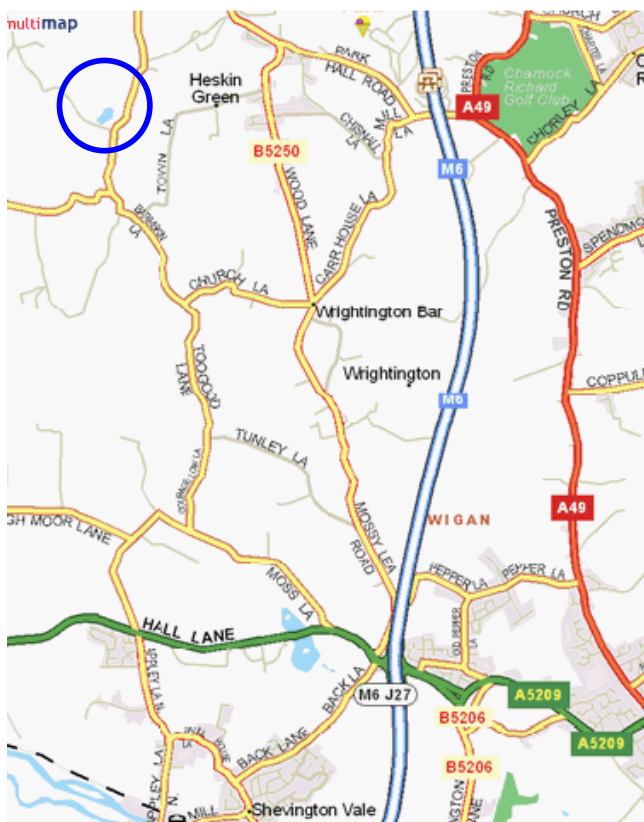

This is a private managed dive site. You will need to register with them on arrival before you are allowed to dive. There are limited changing facilities, toilets, a shop and café on site.

- Site Registration is £10 for two years
- Entry is £10 per day visit
- Air fills £3 (if required for second dive)

Notes:

Meeting Time:

Equipment:

Crew Contact Details:
Smudge 07889 071230