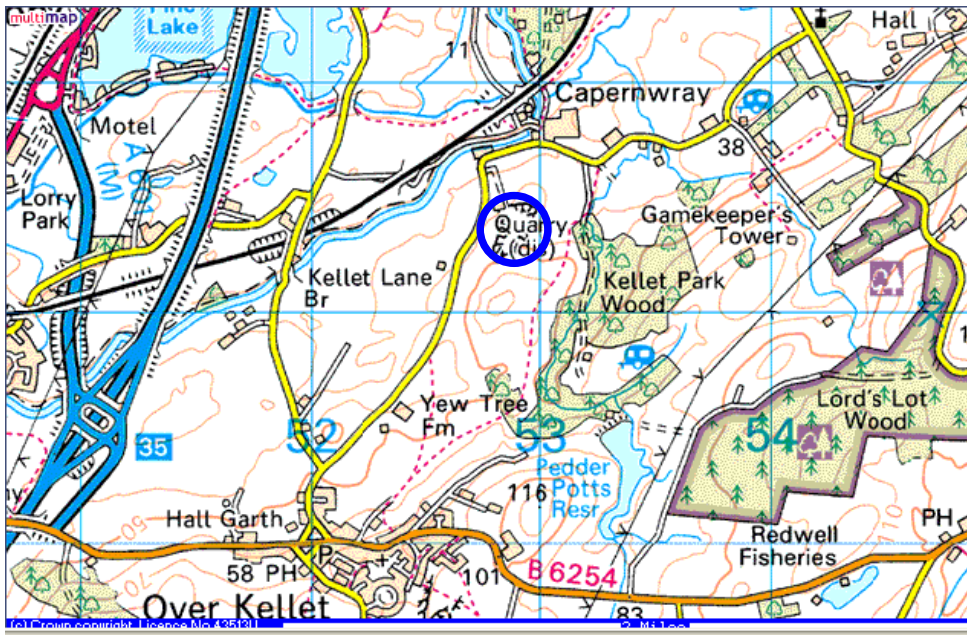

Capernwray Dive Site

Directions and Details

Jackdaw Quarry
Capernwray Road
Over Kellet
Carnforth
Lancashire
LA6 1AD

Telephone: 01524 735132

This is a private managed dive site. You will need to register with them on arrival before you are allowed to dive. There are changing facilities, toilets, a shop and café all on site.

- Site Registration is £15 life membership for qualified divers (£5 student divers card)
- Entry is £14 per day visit
- Air fills £3

M6 Junction 35

Notes:

Meeting Time:

Equipment:

Crew Contact Details:

Smudge 07889 071230