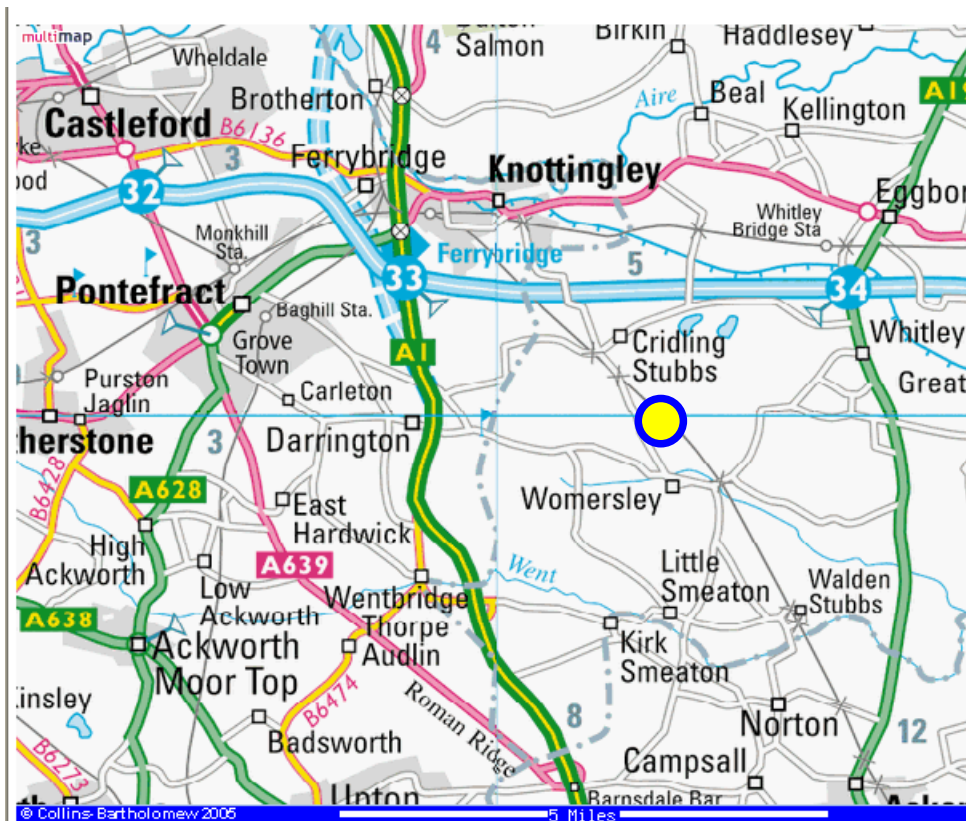

This is a private managed dive site. You will need to register with them on arrival before you are allowed to dive. There are changing facilities, toilets, a shop and café all on site.

- Site Registration is £5 per year
- Entry is £10 per day visit
- Air fills £3 (if required for second dive)

Notes:

Meeting Time:

Equipment:

Crew Contact Details:
Smudge 07889 071230